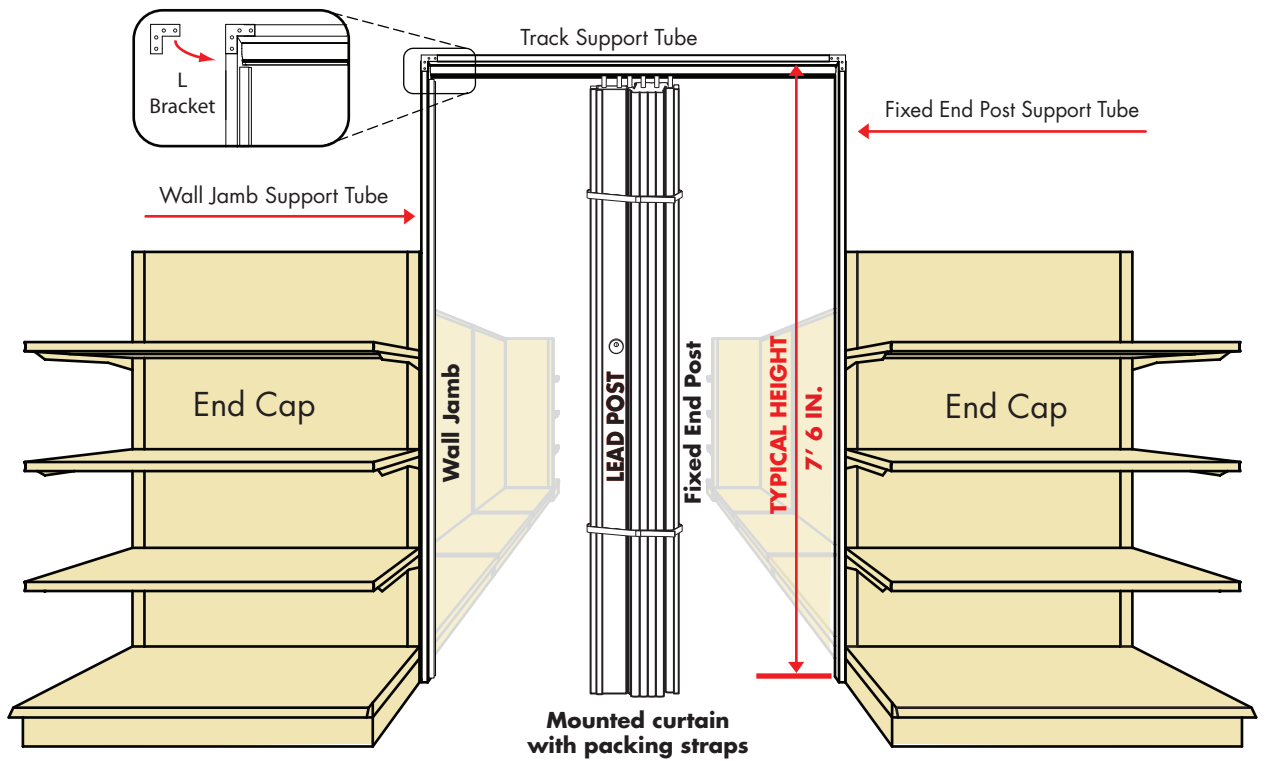

Crowd Control Made Easy

Department stores, pharmacies and supermarkets can face the problem of securing particular aisles at certain times of the day.

Aisle Guard is the convenient and best solution.

Simple store-within-a-store concepts easily attained in today's big-box stores.

All units are custom made to your aisle width.

DYNAMIC[®]
www.DynamicClosures.com

AISLE GUARD

Support tubes and "L" brackets included.

stacking dimensions (TYPICAL 6FT AISLE)

Model	D	W
Slim Line	4 1/4 in.	10 in.
Non Wide Body	7 in.	11 in.
Wide Body	11 1/2 in.	9 in.

ALTERNATE LAYOUTS FOR AISLE PROTECTION

Consult Dynamic Closures for layout limitations.

PHONE: 1-800-663-4599 FAX: 1-800-205-6665