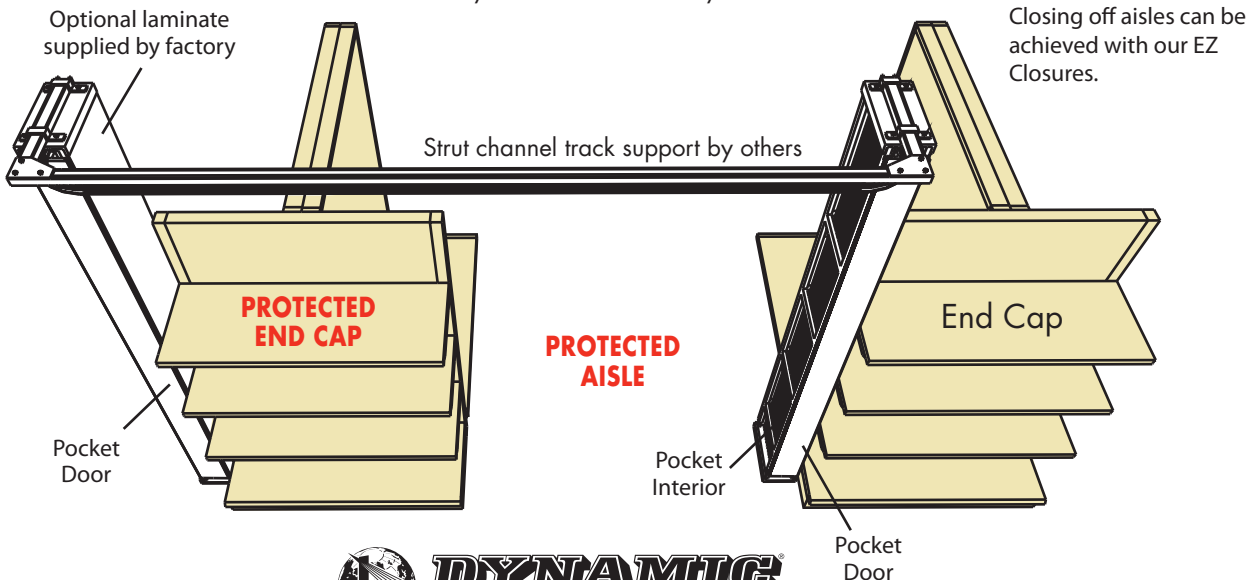

All units are custom made to your aisle width.

DYNAMIC[®]
www.DynamicClosures.com

AISLE GUARD

Support tubes and "L" brackets included.

stacking dimensions (TYPICAL 6FT AISLE)

Model	D	W
Slim Line	4 1/4 in.	10 in.
Non Wide Body	7 in.	11 in.
Wide Body	11 1/2 in.	9 in.

ALTERNATE LAYOUTS FOR AISLE PROTECTION

Consult Dynamic Closures for layout limitations.

PHONE: 1-800-663-4599 FAX: 1-800-205-6665