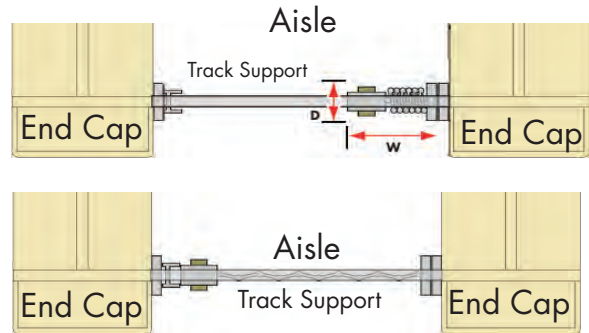

All units are custom made to your aisle width.

DYNAMIC[®]
www.DynamicClosures.com

AISLE GUARD

Support tubes and "L" brackets included.

stacking dimensions (TYPICAL 6FT AISLE)

Model	D	W
Slim Line	4 1/4 in.	10 in.
Non Wide Body	7 in.	11 in.
Wide Body	11 1/2 in.	9 in.

ALTERNATE LAYOUTS FOR AISLE PROTECTION

Consult Dynamic Closures for layout limitations.

PHONE: 1-800-663-4599 FAX: 1-800-205-6665