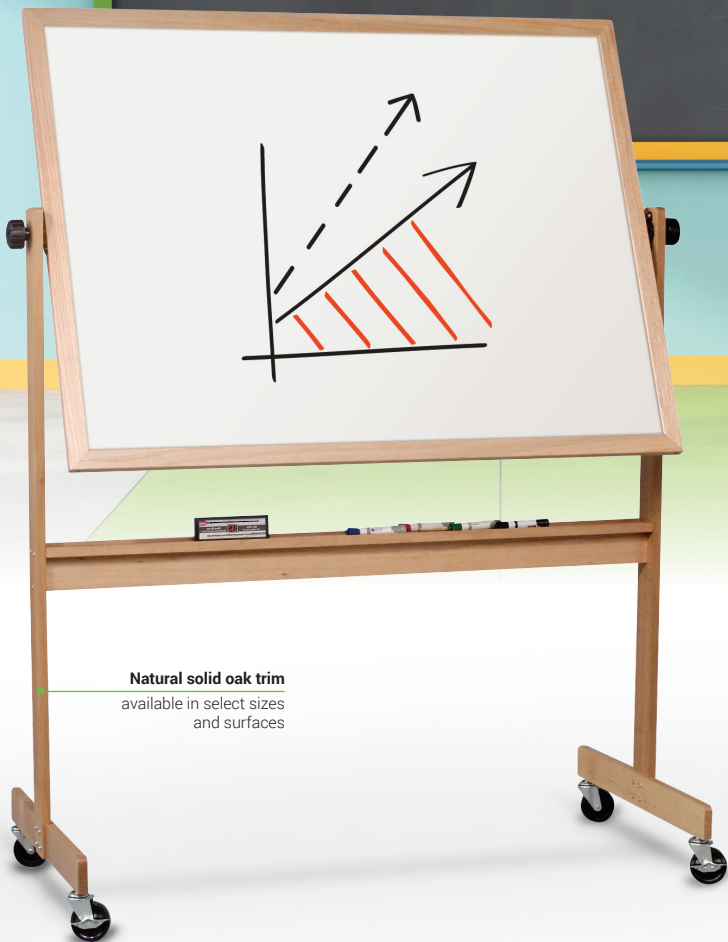

# Deluxe Mobile Reversible Boards

Natural solid oak trim  
available in select sizes  
and surfaces

## Deluxe Mobile Reversible Boards

- Get up to twice the functional space of a wall-mounted board with a versatile and mobile Deluxe Mobile Reversible Board.
- Boards are double-sided and available in a variety of surface combinations, including porcelain steel magnetic dry erase markerboard, Dura-Rite® HPL dry erase markerboard, and tackable natural cork.
- Panel rotates 360° on a pivot hinge, and locks into place with the turn of a knob. Anodized aluminum trim includes a full-length accessory tray.
- Available with a panel size of 40"H x 30"W, 4'H x 5'W, 4'H x 6'W, or 4'H x 8'W. Smallest size ships UPS to save you time and money.
- Wide base design for stability includes 3" locking casters.
- Limited sizes and surface options available in natural solid oak trim. See line listing for details.