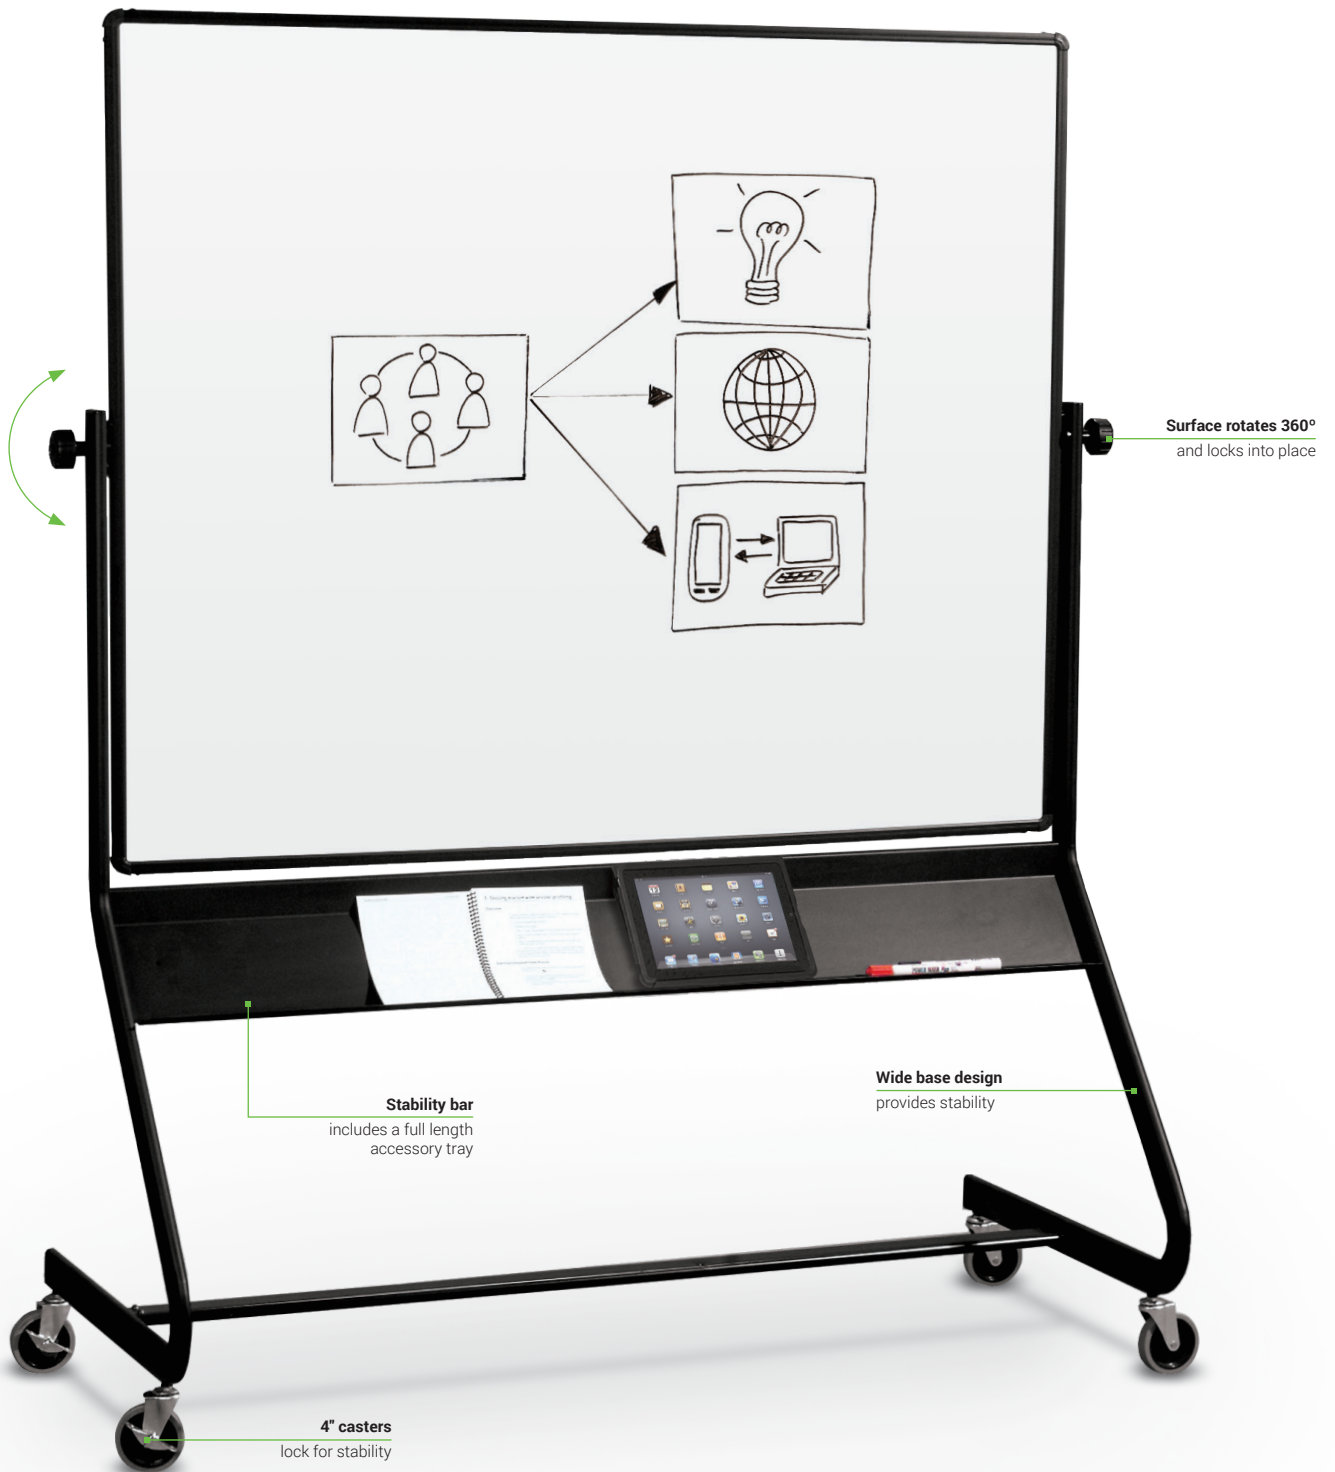

Euro[®] Mobile Reversible Boards

Euro® Mobile Reversible Boards

- Get up to twice the functional space of a wall-mounted board with a versatile and durable Euro® Mobile Reversible Board.
- Mobile boards are double-sided and available in a variety of surface combinations, including porcelain steel magnetic dry erase whiteboard, porcelain steel projection board, Dura-Rite® HPL dry erase markerboard, and tackable natural cork.
- Panel is trimmed with modern black anodized aluminum, rotates 360° on a pivot hinge, and locks into place with the turn of a knob. Trim includes a full-length accessory tray for style and stability.
- Available with a panel size of 40"H x 30"W or 4'H x 6'W. Smaller size ships UPS to save you time and money.
- Wide base design for stability includes nesting legs, and 4" locking casters.
- TAA compliant.