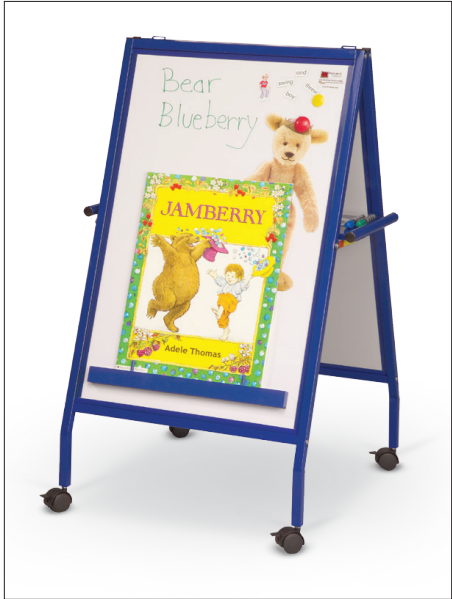

MFE on Wheels

Magnetic Flannel Easel on Wheels

Magnetic flannel
works with both
magnetic and flannel
accessories

Magnetic book ledge
included for story time

2" casters
all locking

**in
stock**

MFE on Wheels

- Colorful and functional, the MFE (Magnetic Flannel Easel) on Wheels is ideal for any early childhood environment.
- Red magnetic flannel surface for magnetic and flannel manipulatives on one side, and magnetic dry erase markerboard surface on the other.
- Storage tray is included between the two surfaces.
- Magnetic book ledge is included to hold big books.
- Frame is blue powder-coated steel with 2" locking casters. Folds for storage.