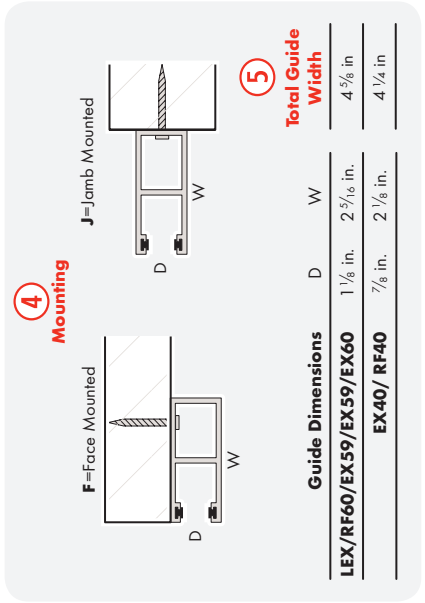

*Light-weight, attractive, affordable
and SIMPLE TO INSTALL!*

See reverse for full limitations.

DYNAMIC®
www.DynamicClosures.com

PHONE: 1-800-663-4599 FAX: 1-800-205-6665

Tag No.	Qty.	1 Location	2 Slat Type	3 Color	4 Mounting	5 Total Guide Width	6 Clear Width Between Guides	7 Overall Width $(5) + (6) = (7)$	8 Clear Opening Height	9 Bottom Bar Height	10 Coil Box Height	11 Overall Height	12 / 13 Operation	14 Lock Options	15 Motor Options
										2 in			TYPE	TYPE	COLOR
										2 in			LOCATION	LOCATION	SWITCH

10 Coil Box Height

RF40	RF60	EX40	EX60	EX59	LEX
6" sq.	38"	30"	50"	41"	30"
7" sq.	69"	50"	78"	72"	50"
8" sq.	105"	72"	112"	94"	72"
9" sq.	126"	91"		130"	91"
10" sq.		114"		160"	114"
11" sq.		172"			172"

1 Location

1=Interior Application - Climate Controlled Area
2=Exterior Application - Exposed to Weather

3 Color

LEX	RF60/RF40	EX59-P/EX59-V/EX40/EX60
T=Translucent Slats/Clear Anodized Trim	W=White D=Dark Bronze B=Beige	C=Clear Anodized

14 Lock Options

TYPE	S=Slide	C=Cylinder	N=None
	A=SFIC:Compatible 7-Pin		
	B=SFIC:Best 7-Pin		
LOCATION	C=Coil Side	O=Opposite Coil	

15 Motor Options

SWITCH	T=Toggle	P=Paddle	K=Key
COLOR	W=White	I=Ivory	Aluminum
TYPE	C=Constant	M=Momentary	