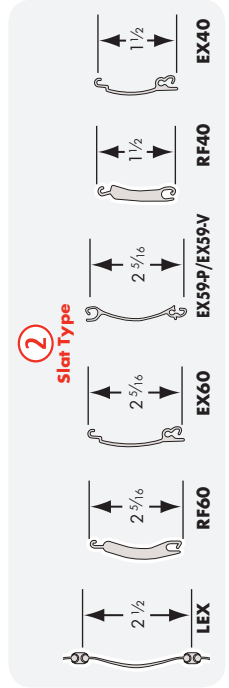

*Light-weight, attractive, affordable
and SIMPLE TO INSTALL!*

See reverse for full limitations.

DYNAMIC®
www.DynamicClosures.com

PHONE: 1-800-663-4599 FAX: 1-800-205-6665

Tag No.	Qty.	1 Location	2 Slat Type	3 Color	4 Mounting	5 Total Guide Width	6 Clear Width Between Guides	7 Overall Width $(5) + (6) = (7)$	8 Clear Opening Height	9 Bottom Bar Height	10 Coil Box Height	11 Overall Height	12 / 13 Operation	14 Lock Options	15 Motor Options
										2 in			TYPE	TYPE	COLOR
										2 in			LOCATION	LOCATION	SWITCH

10 Coil Box Height

RF40	RF60	EX40	EX60	EX59	LEX
6" sq.	38"	30"	50"	41"	30"
7" sq.	69"	50"	78"	72"	50"
8" sq.	105"	72"	112"	94"	72"
9" sq.	126"	91"		130"	91"
10" sq.		114"		160"	114"
11" sq.		172"			172"

1 Location

1=Interior Application - Climate Controlled Area
2=Exterior Application - Exposed to Weather

3 Color

LEX	RF60/RF40	EX59-P/EX59-V/EX40/EX60
T=Translucent Slats/Clear Anodized Trim	W=White D=Dark Bronze B=Beige	C=Clear Anodized

14 Lock Options

TYPE	S=Slide	C=Cylinder	N=None
	A=SFIC:Compatible 7-Pin		
	B=SFIC:Best 7-Pin		
LOCATION	C=Coil Side	O=Opposite Coil	

15 Motor Options

SWITCH	T=Toggle	P=Paddle	K=Key
COLOR	W=White	I=Ivory	Aluminum
TYPE	C=Constant	M=Momentary	