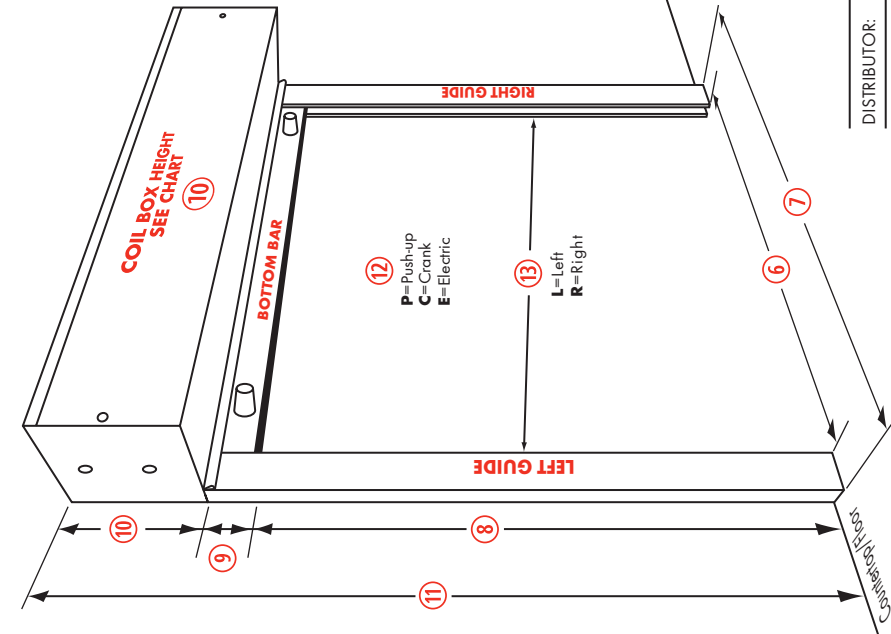

MINI ROLL UP®

Mini Size, Max Security.

RF40 and RF60 available
in white, beige and
dark bronze finishes.

RF60, Color White
with Crank Operation

*Dynamic's Mini Roll Up
will provide many years of
dependable, smooth performance.*

*Light-weight, attractive, affordable
and SIMPLE TO INSTALL!*

See reverse for full limitations.

DYNAMIC®
www.DynamicClosures.com

PHONE: 1-800-663-4599 FAX: 1-800-205-6665

Tag No.	Qty.	1 Location	2 Slat Type	3 Color	4 Mounting	5 Total Guide Width	6 Clear Width Between Guides	7 Overall Width $(5) + (6) = (7)$	8 Clear Opening Height	9 Bottom Bar Height	10 Coil Box Height	11 Overall Height	12 / 13 Operation	14 Lock Options	15 Motor Options
										2 in			TYPE	TYPE	COLOR
										2 in			LOCATION	LOCATION	SWITCH

10 Coil Box Height

RF40	RF60	EX40	EX60	EX59	LEX
6" sq.	38"	30"	50"	41"	30"
7" sq.	69"	50"	78"	72"	50"
8" sq.	105"	72"	112"	94"	72"
9" sq.	126"	91"		130"	91"
10" sq.		114"		160"	114"
11" sq.		172"			172"

1 Location

1=Interior Application - Climate Controlled Area
2=Exterior Application - Exposed to Weather

3 Color

LEX	RF60/RF40	EX59-P/EX59-V/EX40/EX60
T=Translucent Slats/Clear Anodized Trim	W=White D=Dark Bronze B=Beige	C=Clear Anodized