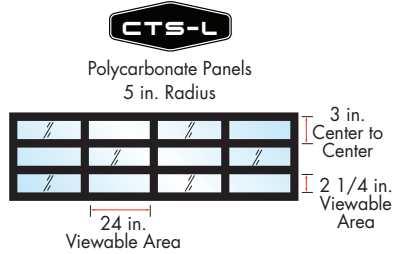

TAMBOUR SHUTTER

Security for All Types of Cabinets and Counter Areas

Today's valuable retail space and compact cabinet designs underline the need for Dynamic's space saving Tambour Shutter.

The traditional side folding or coil-up are often awkward to work around or take up too much space.

TYPICAL LAYOUTS

Showcase Cabinet Shutters are engineered to accommodate a radius of 5 in., 3 in. or as small as 1 in. Guides are not required, just provide the proper groove within the cabinet.

Hook Bolt with Wall Channel