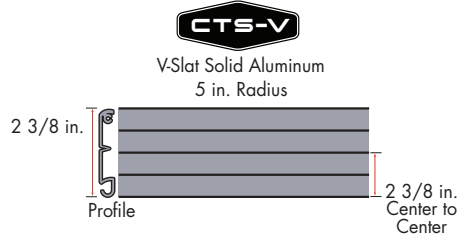

TAMBOUR SHUTTER

Security for All Types of Cabinets and Counter Areas

Today's valuable retail space and compact cabinet designs underline the need for Dynamic's space saving Tambour Shutter.

The traditional side folding or coil-up are often awkward to work around or take up too much space.

TYPICAL LAYOUTS

Showcase Cabinet Shutters are engineered to accommodate a radius of 5 in., 3 in. or as small as 1 in. Guides are not required, just provide the proper groove within the cabinet.

Hook Bolt with Wall Channel