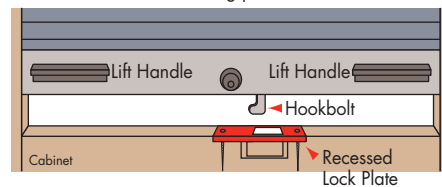

Hook Bolt with Recessed Cabinet Lock

A cleaner appearance is achieved by allowing Hook Bolt to lock into a recessed locking plate in the cabinet.