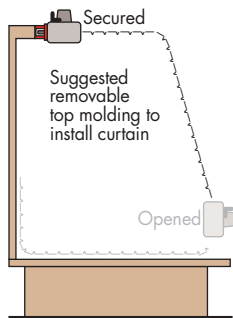

TYPICAL LAYOUTS

Showcase Cabinet Shutters are engineered to accommodate a radius of 5 in., 3 in. or as small as 1 in. Guides are not required, just provide the proper groove within the cabinet.

Hook Bolt with Wall Channel