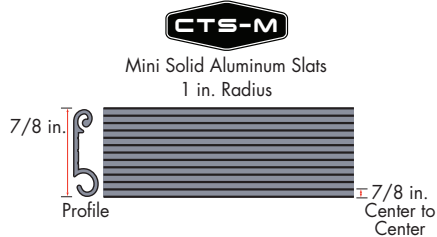

MODELS AND MATERIALS

TYPICAL LAYOUTS

Showcase Cabinet Shutters are engineered to accommodate a radius of 5 in., 3 in. or as small as 1 in. Guides are not required, just provide the proper groove within the cabinet.