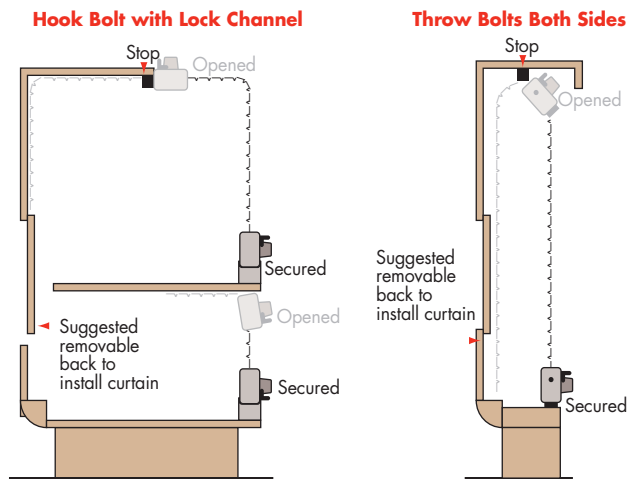

TAMBOUR SHUTTER

Security for All Types of Cabinets and Counter Areas

Today's valuable retail space and compact cabinet designs underline the need for Dynamic's space saving Tambour Shutter.

The traditional side folding or coil-up are often awkward to work around or take up too much space.

Dynamic Closures has designed our Tambour Shutter to work flawlessly within the cabinet – just like a roll top desk.

DYNAMIC
www.DynamicClosures.com

PHONE: 1-800-663-4599 FAX: 1-800-205-6665

MODELS AND MATERIALS

TYPICAL LAYOUTS

Showcase Cabinet Shutters are engineered to accommodate a radius of 5 in., 3 in. or as small as 1 in. Guides are not required, just provide the proper groove within the cabinet.

Hook Bolt with Wall Channel

LOCKING OPTIONS

Hook Bolt with Lock Channel

Shutter will have a Hook Bolt that engages into Lock Channel.

Throw Bolts Both Sides

Spring loaded Throw Bolts engage cabinet on both sides. An Astragal extends full length of bottom bar.