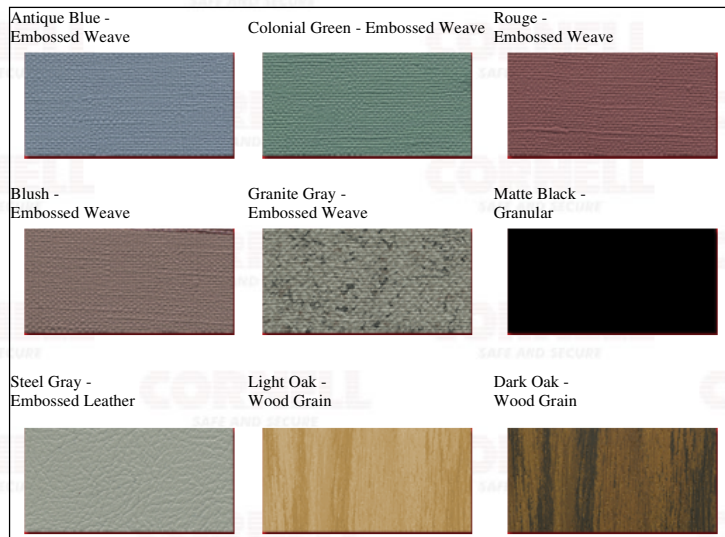

Readily Available Finishes - Extended lead times, no added cost

Custom Finished Wall Panels to match a custom provided finish are available, but may extend lead time and add to project cost. Consult factory for details.