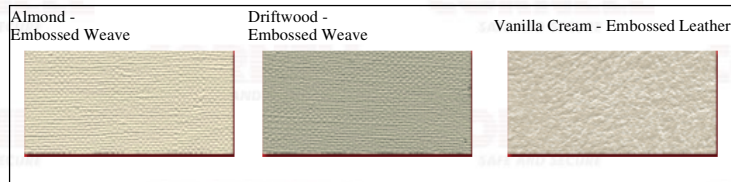

TranZform® Stock Finishes

Sound and Space models only

In addition to durability, ease of operation and low maintenance, Cornell products satisfy your long term aesthetic requirements. Along with its array of wall panel finish options, TranZform's colored vinyl connecting hinges and powder coated upright members compliment your selected panel finish. Neutral flat black top and bottom sweep seals compliment any panel finish.

Please note: Finishes below are a representation only. Individual monitor calibration can affect color appearance. Contact Cornell for a color accurate swatch when colors are critical.

Stock Finishes